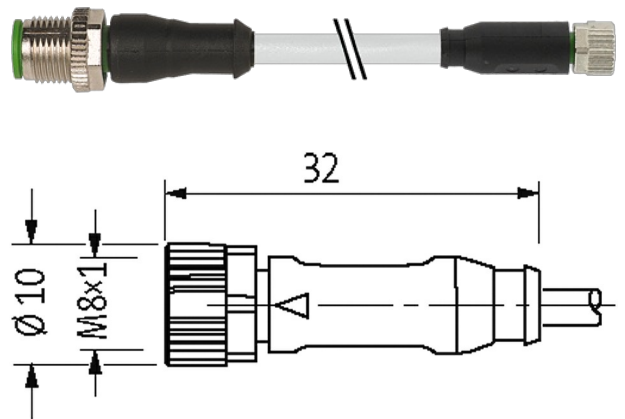

M12 male 0° / M8 female 0°

PUR 3x0.25 gy UL/CSA+robot+drag chain 0,6m

Male straight – female straight

M12 – M8, 3-pole

Art-No. 7005 - M12 Lite - (plastic hexagonal screw) on request

Art-No. 7005 - M8 Lite - (plastic hexagonal screw) on request

Plastic housings with good resistance against chemicals and oils.

The resistance to aggressive media should be individually tested for your application. Further details on request.

Further cable lengths on request.

Zinc die casting, save-cover coated

[Link to Product](#)**Illustration**

Product may differ from Image

Sketch

Male

Female

Product may differ from Image