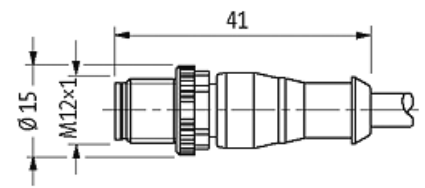

M12 male 0° / M8 female 0°

PUR 3x0.25 gy UL/CSA+robot+drag chain 0,6m

Male straight – female straight

M12 – M8, 3-pole

Art-No. 7005 - M12 Lite - (plastic hexagonal screw) on request

Art-No. 7005 - M8 Lite - (plastic hexagonal screw) on request

Zinc die casting, save-cover coated

[Link to Product](#)**Illustration**

Product may differ from Image

Sketch

Male

Female

Product may differ from Image